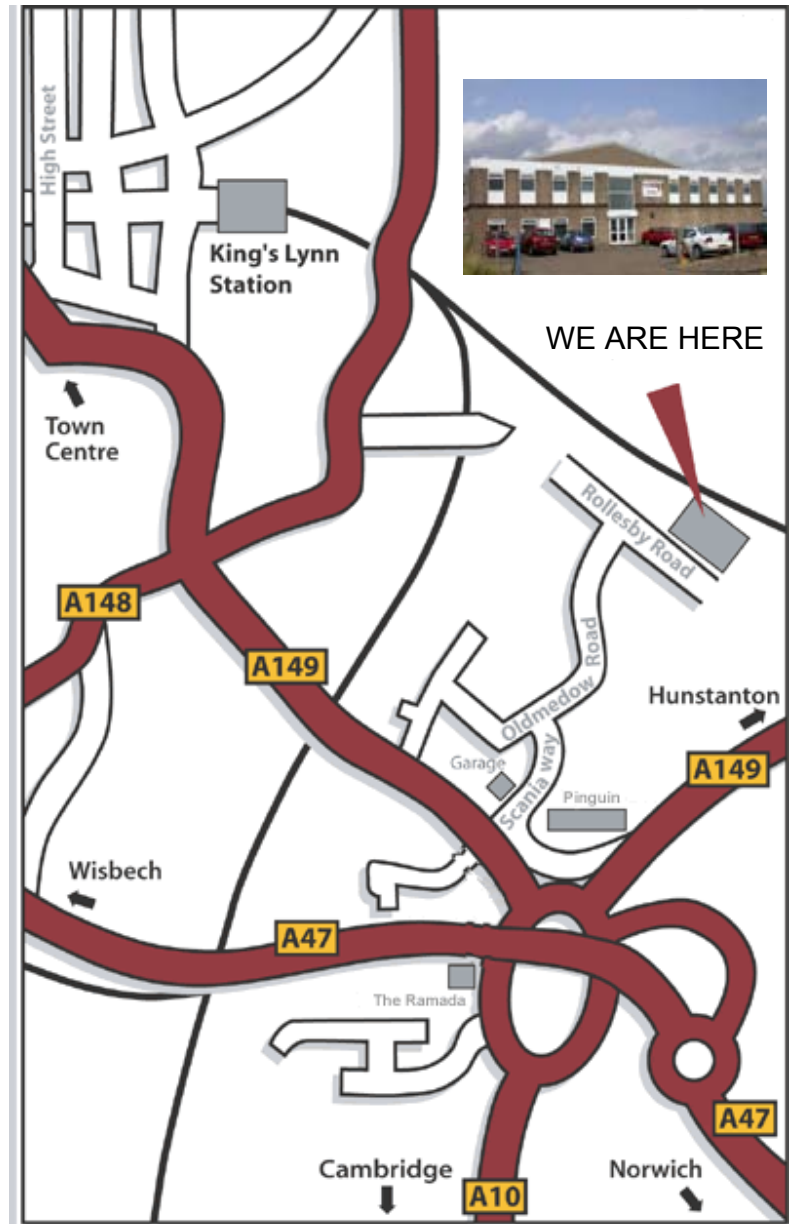

## HOW TO FIND US

At the roundabout where the A10, A47 and A149 converge, take the exit signposted for Town Centre (Hardwick Road).

Keep in the right-hand lane and turn right at the traffic lights, into Scania Way.

At the T-Junction, turn right into Oldmedow Road.

At the bottom of Oldmedow Road, turn right into Rollesby Road.

Number 24 is on the left-hand side towards the bottom of the road.

Visitor parking is available in the car park at the front of Number 24.